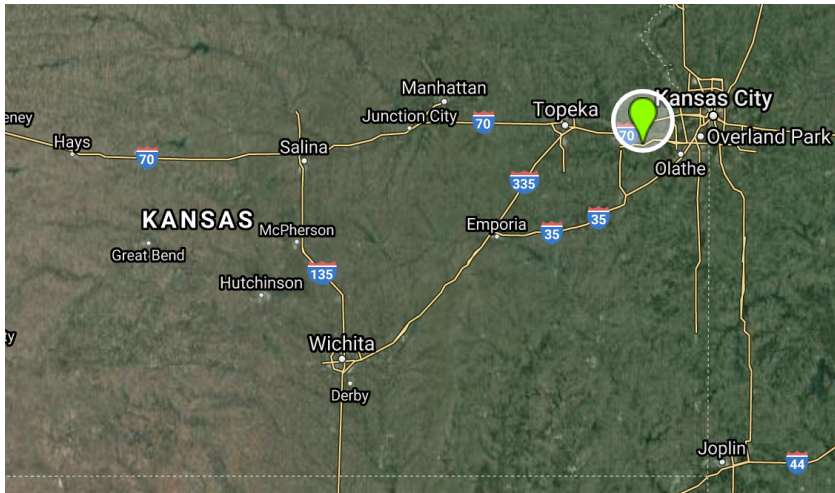

DISTRICT HIGHLIGHTS

- Eudora Schools has top-rated classrooms and state-of-the-art building architecture to promote learning using application-based instruction.
- Our schools focus on research-based instructional strategies to improve our school and learning environments.
- Through multiple data sources, Eudora Schools work to identify and address the academic, behavioral, and social-emotional needs of students.
- Eudora High School has been recognized as one of the top 20 high schools in the KC Metro Area by Ingram Magazine.
- Eudora USD 491 is heavily invested in Career & Technical Education opportunities for high school students.
- Eudora Schools has successfully implemented 1:1 technology for students, in grades K through 12.
- The Eudora Schools Foundation provides thousands of dollars each year to support the needs of students and teachers.
- Eudora USD 491 has the potential to begin a bond campaign in 2021.

OUR SCHOOL COMMUNITY

Eudora is a growing community, conveniently located between Kansas City and Lawrence, Kansas, on K-10 Highway. We are 36 miles southwest of Kansas City, Kansas, 11 miles east of Lawrence, Kansas, and 38 miles east of Topeka, Kansas. The population of Eudora, as of the 2010 census was 6,142 residents. The business infrastructure for Eudora is about to grow immensely with the construction of the Nottingham development, which will include new restaurants, a gas station, and entertainment opportunities. We have a small-town feel, with big-city opportunities.

DISTRICT INFORMATION

Financial Information

General Fund: $11,906,643.	20.00 mills
LOB Fund: $3,807,527.	13.909 mills
Capital Outlay Levy:	8.00 mills
Bond & Interest:	27.973 mills
Total Mill Levy:	69.882 mills
Assessed Valuation: $76,970,049	

Facilities, Staff, and Students

Eudora Early Childhood Center: 86
Eudora Elementary: 704
Eudora Middle School: 390
Eudora High School: 534
Total Enrollment: 1714

Licensed Staff: 122
Classified Staff: 130
Administrators: 8
Member of the East Central Kansas Cooperative in Education

SELECTION TIMELINE

Application DUE: April 16, 2021
Screening Begins: April 20, 2021
Anticipated Hire Date: May 2021
Contract Begins: July 1, 2021

HOW TO APPLY

Letters of inquiry, requests for applications or other questions should be directed to:

Dr. Brian Jordan
Kansas Association of School Boards
1420 SW Arrowhead Road
Topeka, KS 66604-4024
bjordan@kasb.org
800-432-2471